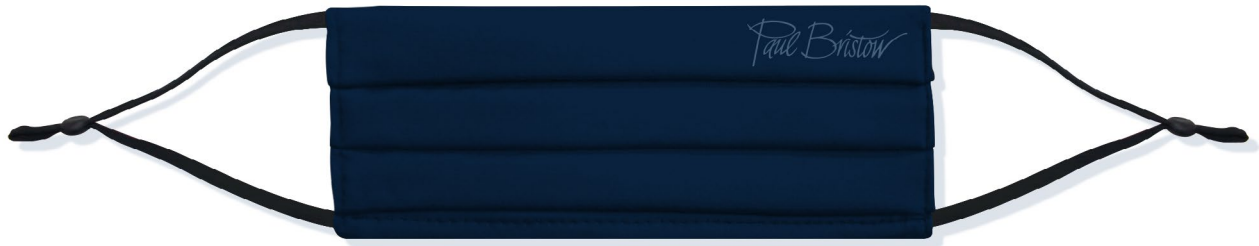

# 3-PLY FACE MASK

FRONT - Full coverage print included in the price.

BACK

## 3ply, 3 pleat, Premium Mask picture includes the adjustable ear loops as an extra.

### FM15

**SIZE** Standard : 19cm (w) x 36cm (h)

**FABRIC** **Outer layer:** 95% Polyester, 5% Elastane  
**Interior layer:** Spunbonded polypropylene  
**Inner layer:** 100% cotton

**PRINT** Dye Sublimation, full coverage

### Optional Extras

- 1 Adjustable Ear Loops
- 2 Comfy Clip
- 3 Individual bag
- 4 Printed Face Mask Bag

3.

4.